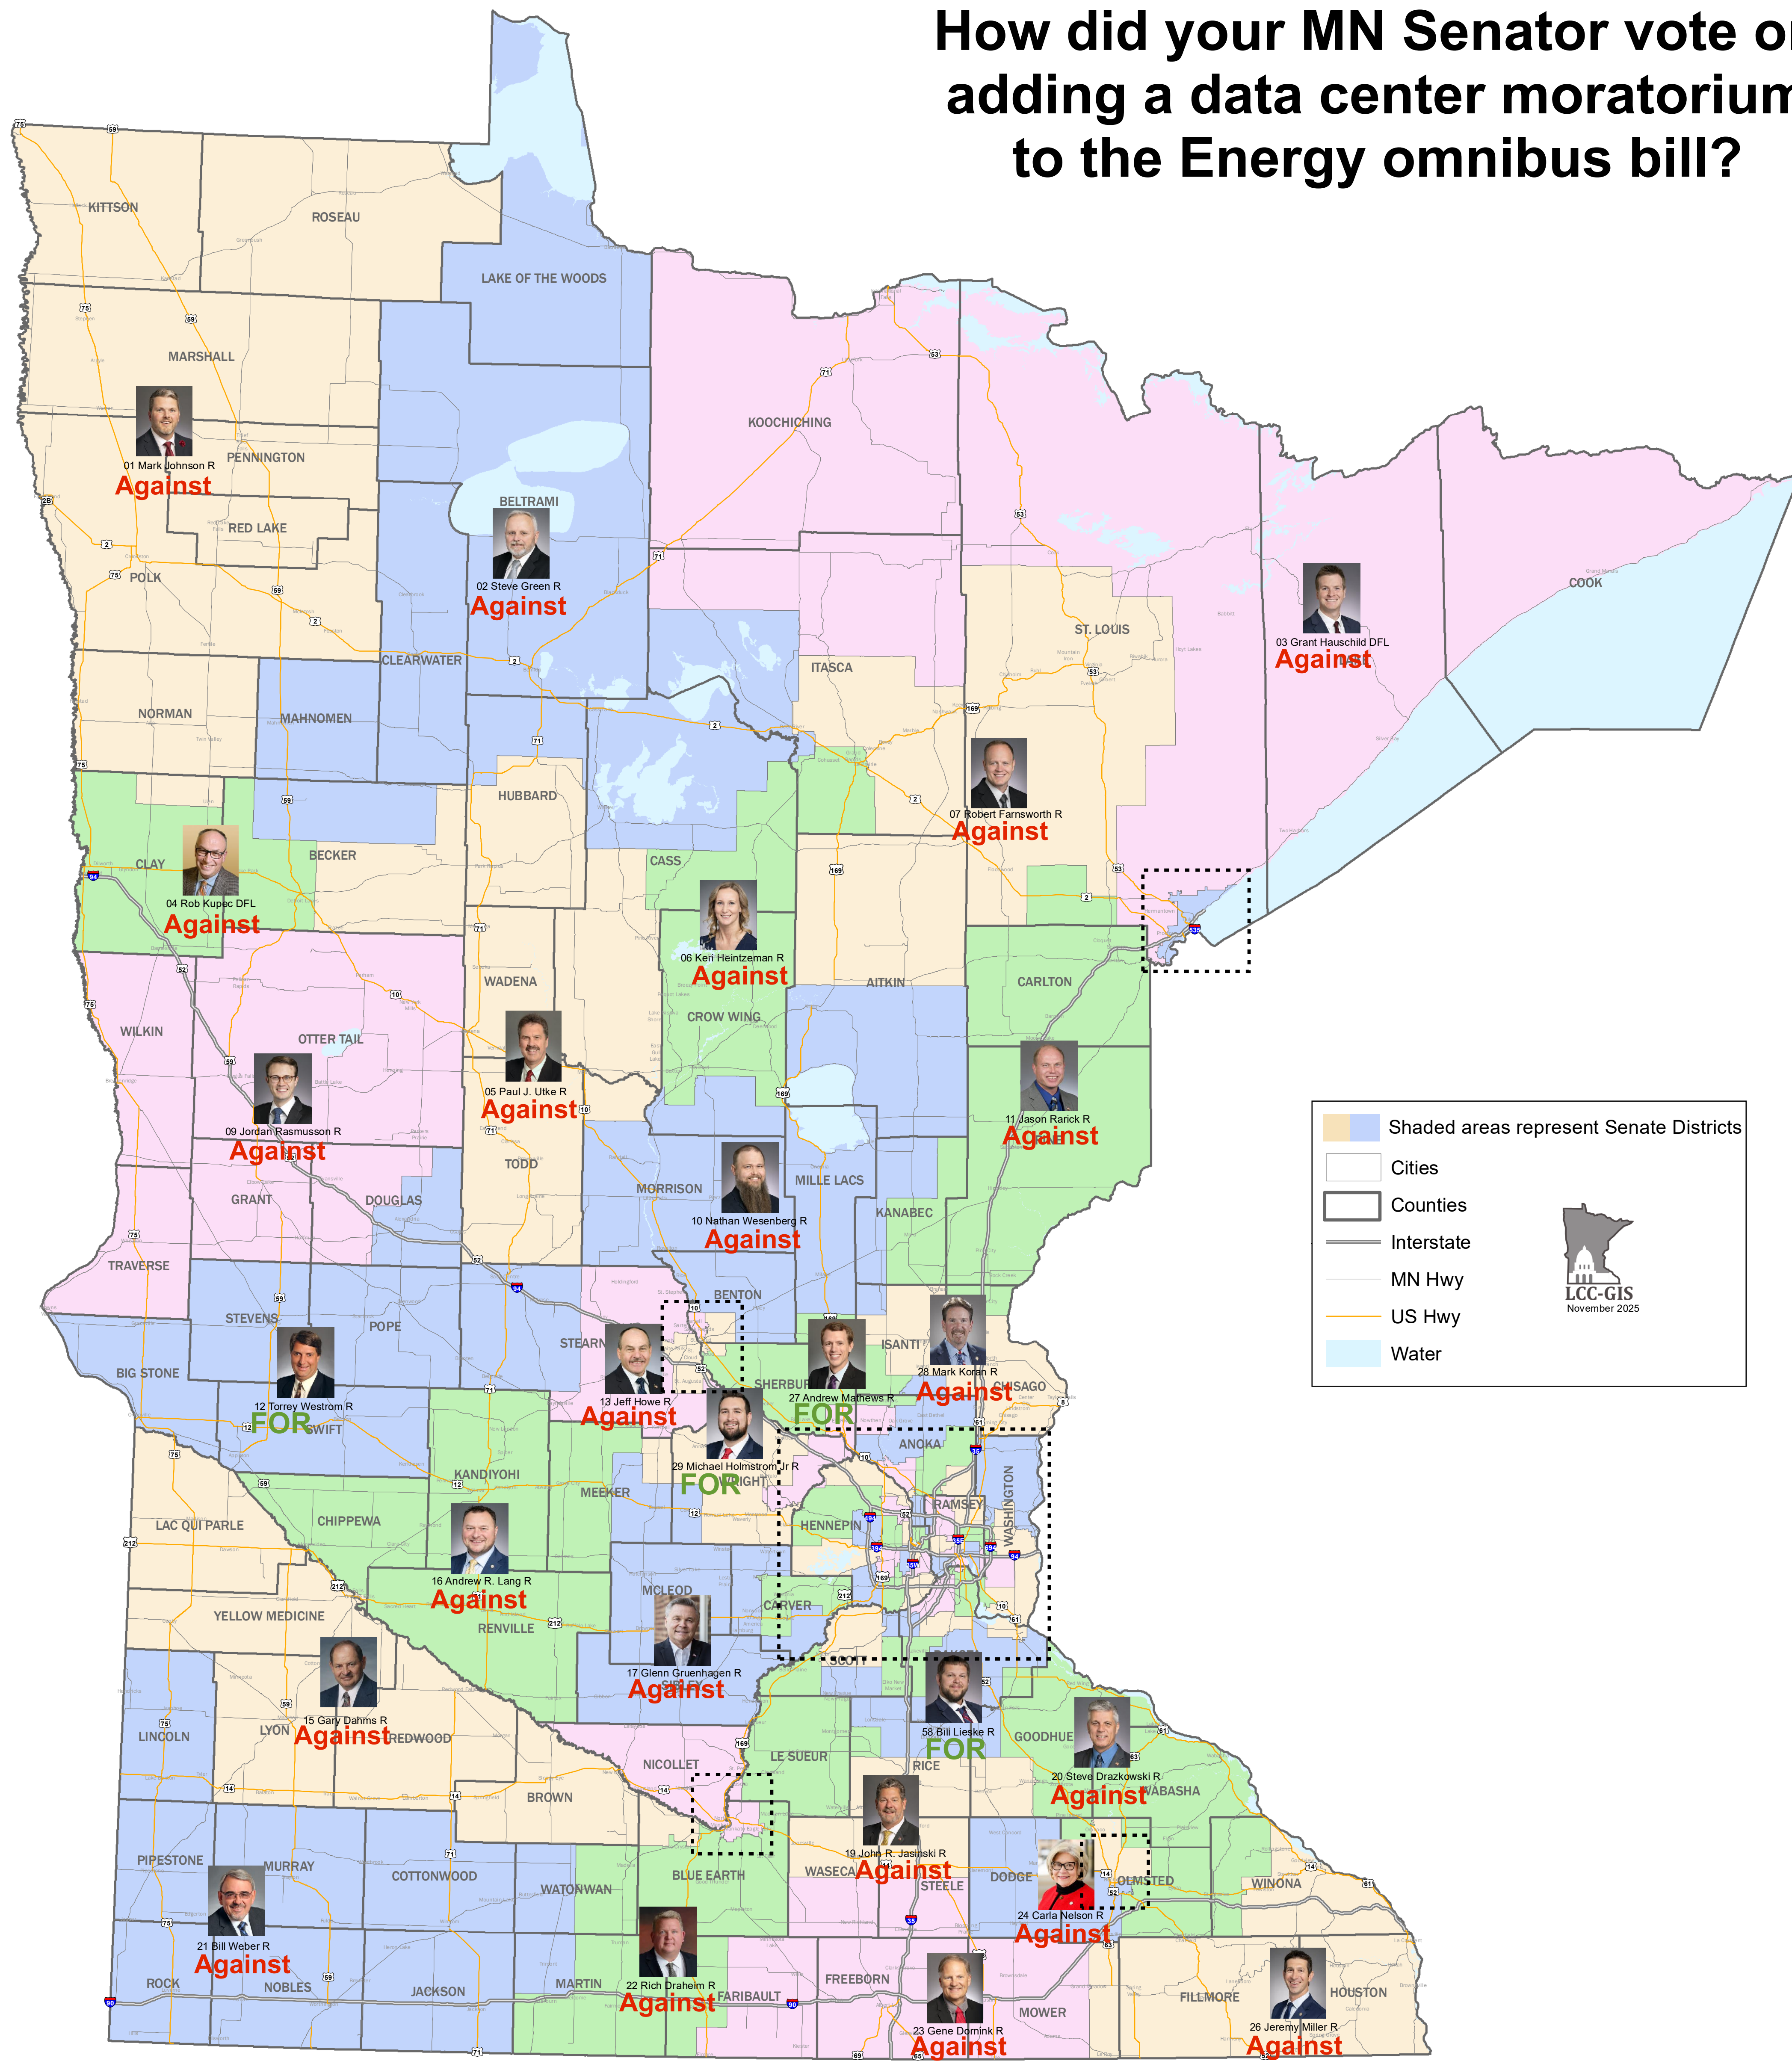

How did your MN Senator vote on adding a data center moratorium to the Energy omnibus bill?

Minneapolis and Saint Paul

Metro Area

Duluth

Mankato

Rochester

St. Cloud