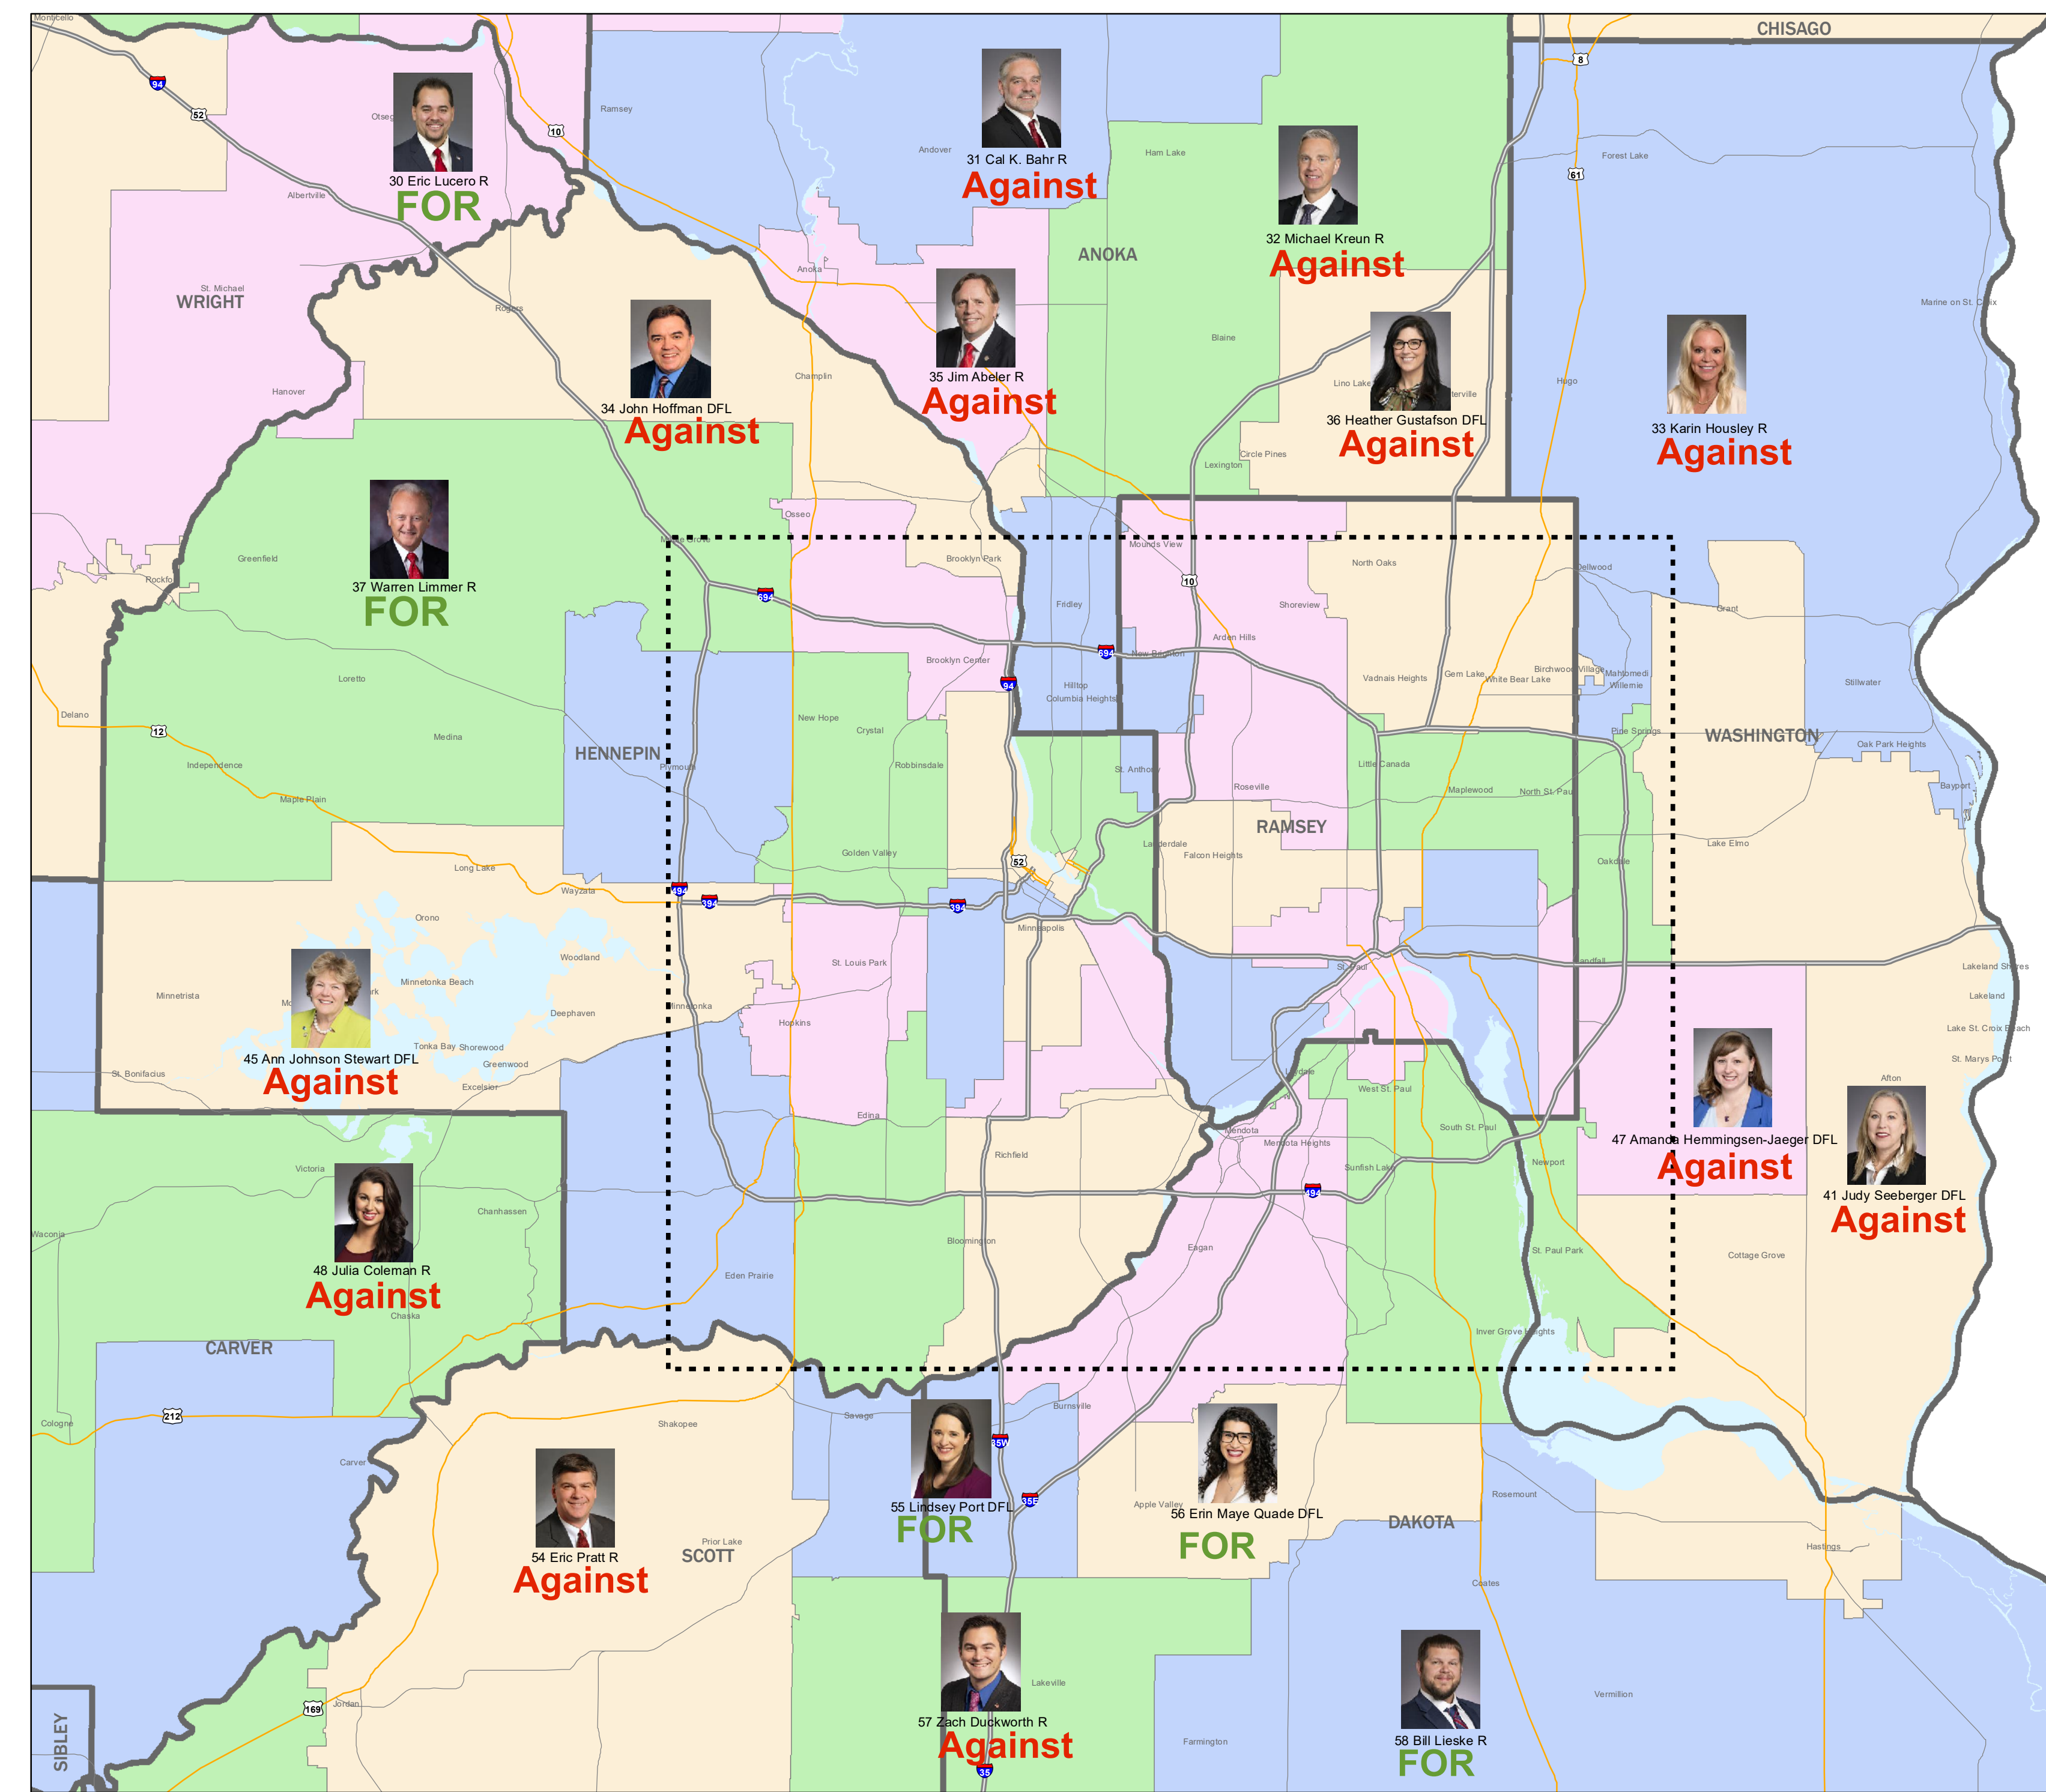

How did your MN Senator vote on adding a data center moratorium to the Energy omnibus bill?

Minneapolis and Saint Paul

Metro Area

Duluth

Mankato

Rochester

St. Cloud