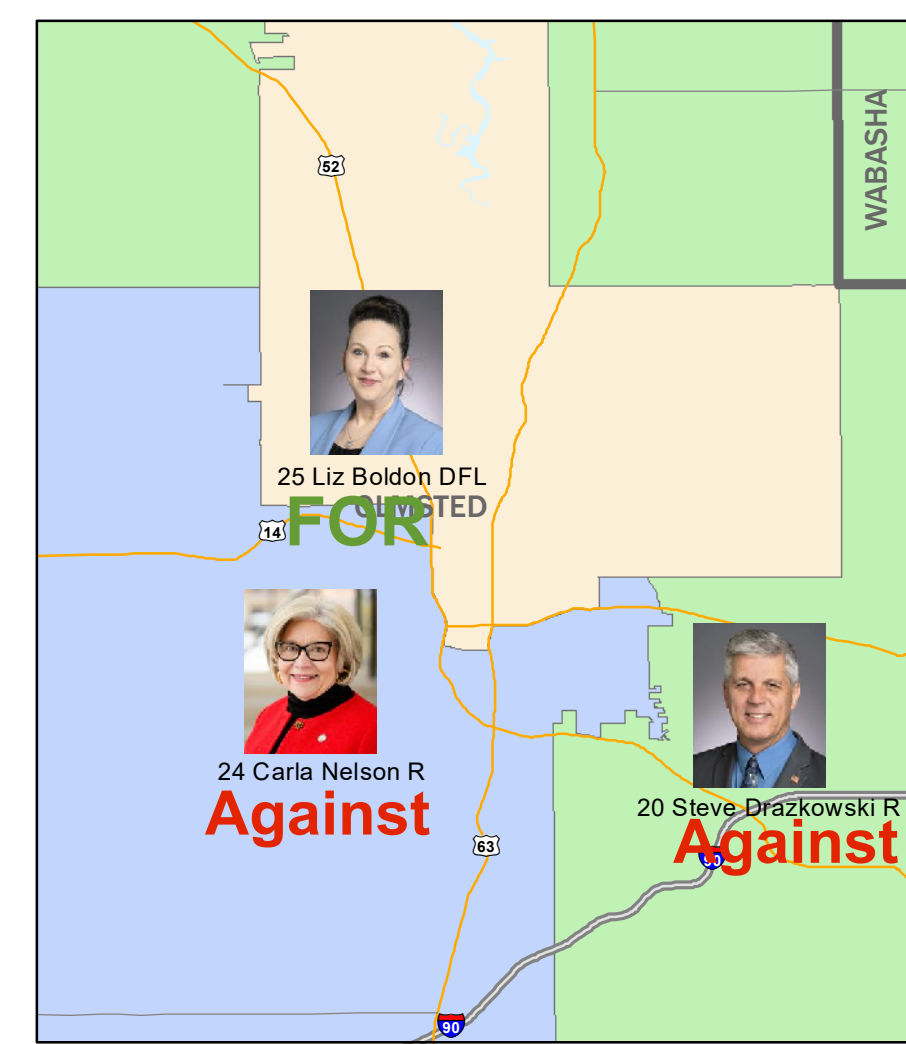

How did your MN Senator vote on adding a data center moratorium to the Energy omnibus bill?

Minneapolis and Saint Paul

Metro Area

Duluth

Mankato

Rochester

St. Cloud