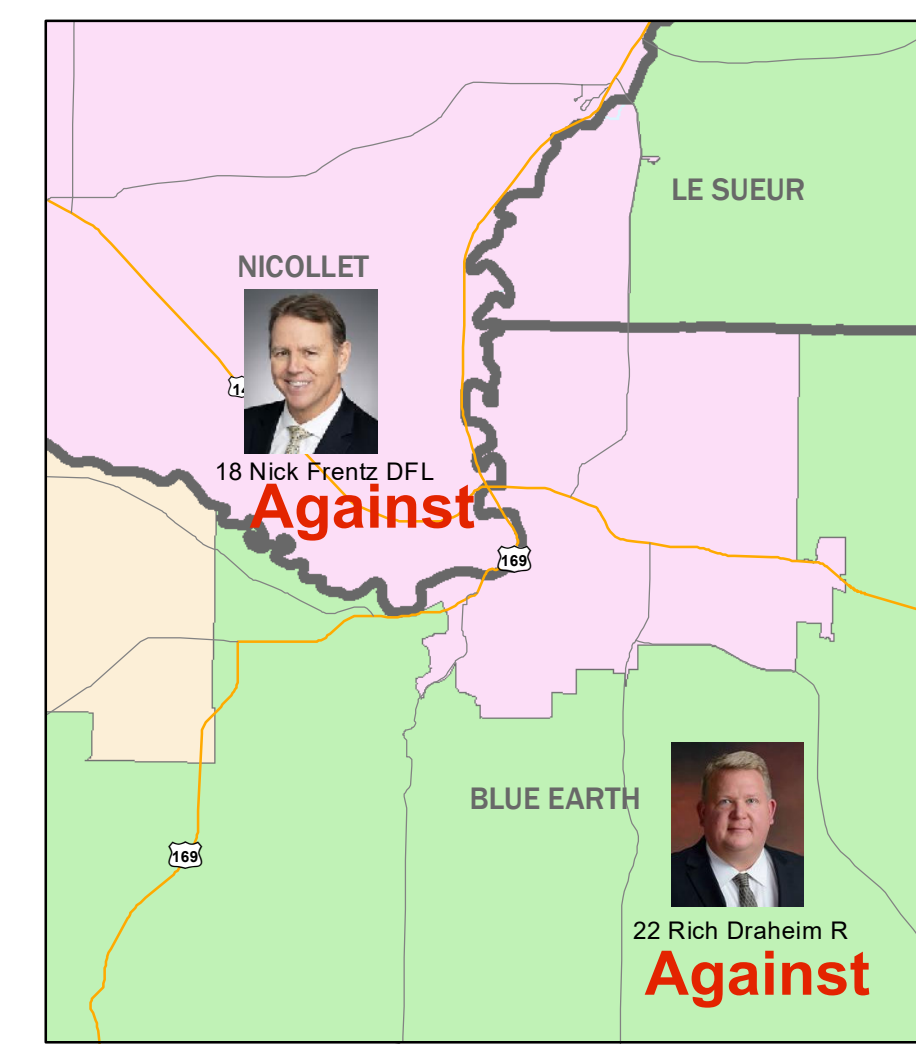

How did your MN Senator vote on adding a data center moratorium to the Energy omnibus bill?

Minneapolis and Saint Paul

Metro Area

Duluth

Mankato

Rochester

St. Cloud