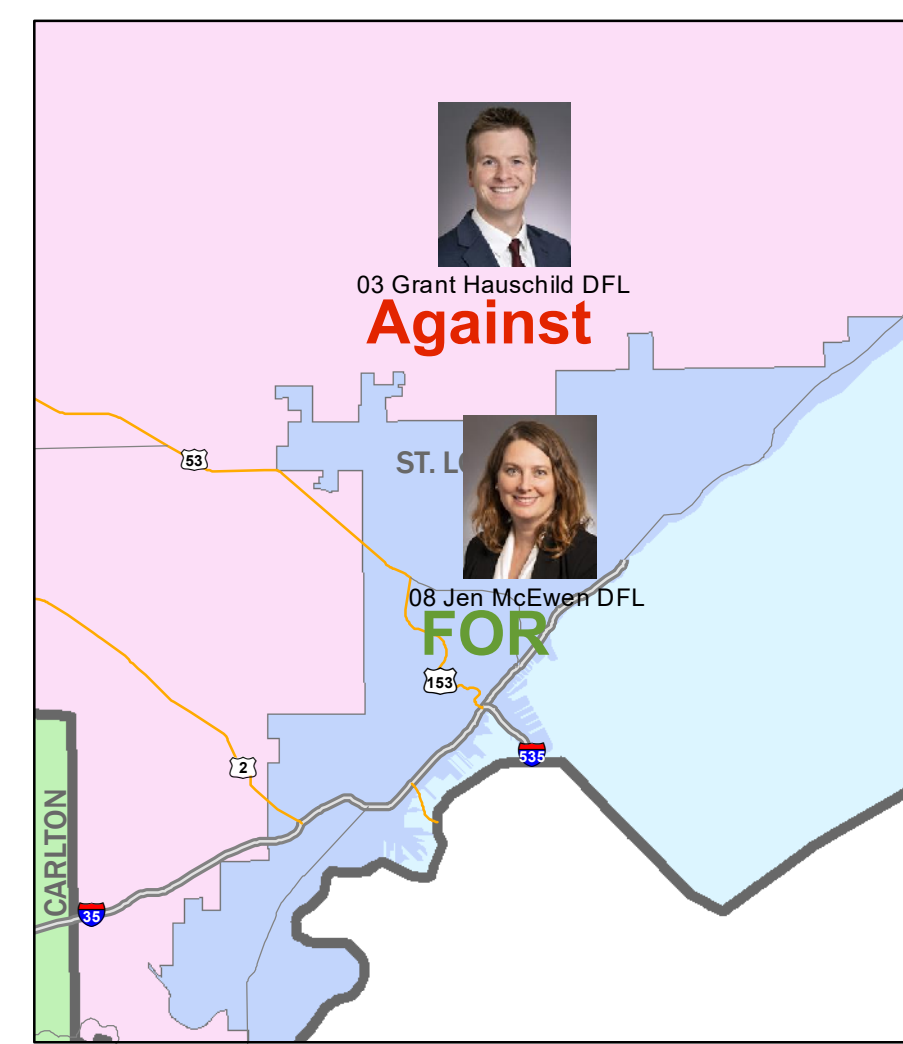

How did your MN Senator vote on adding a data center moratorium to the Energy omnibus bill?

Minneapolis and Saint Paul

Metro Area

Duluth

Mankato

Rochester

St. Cloud