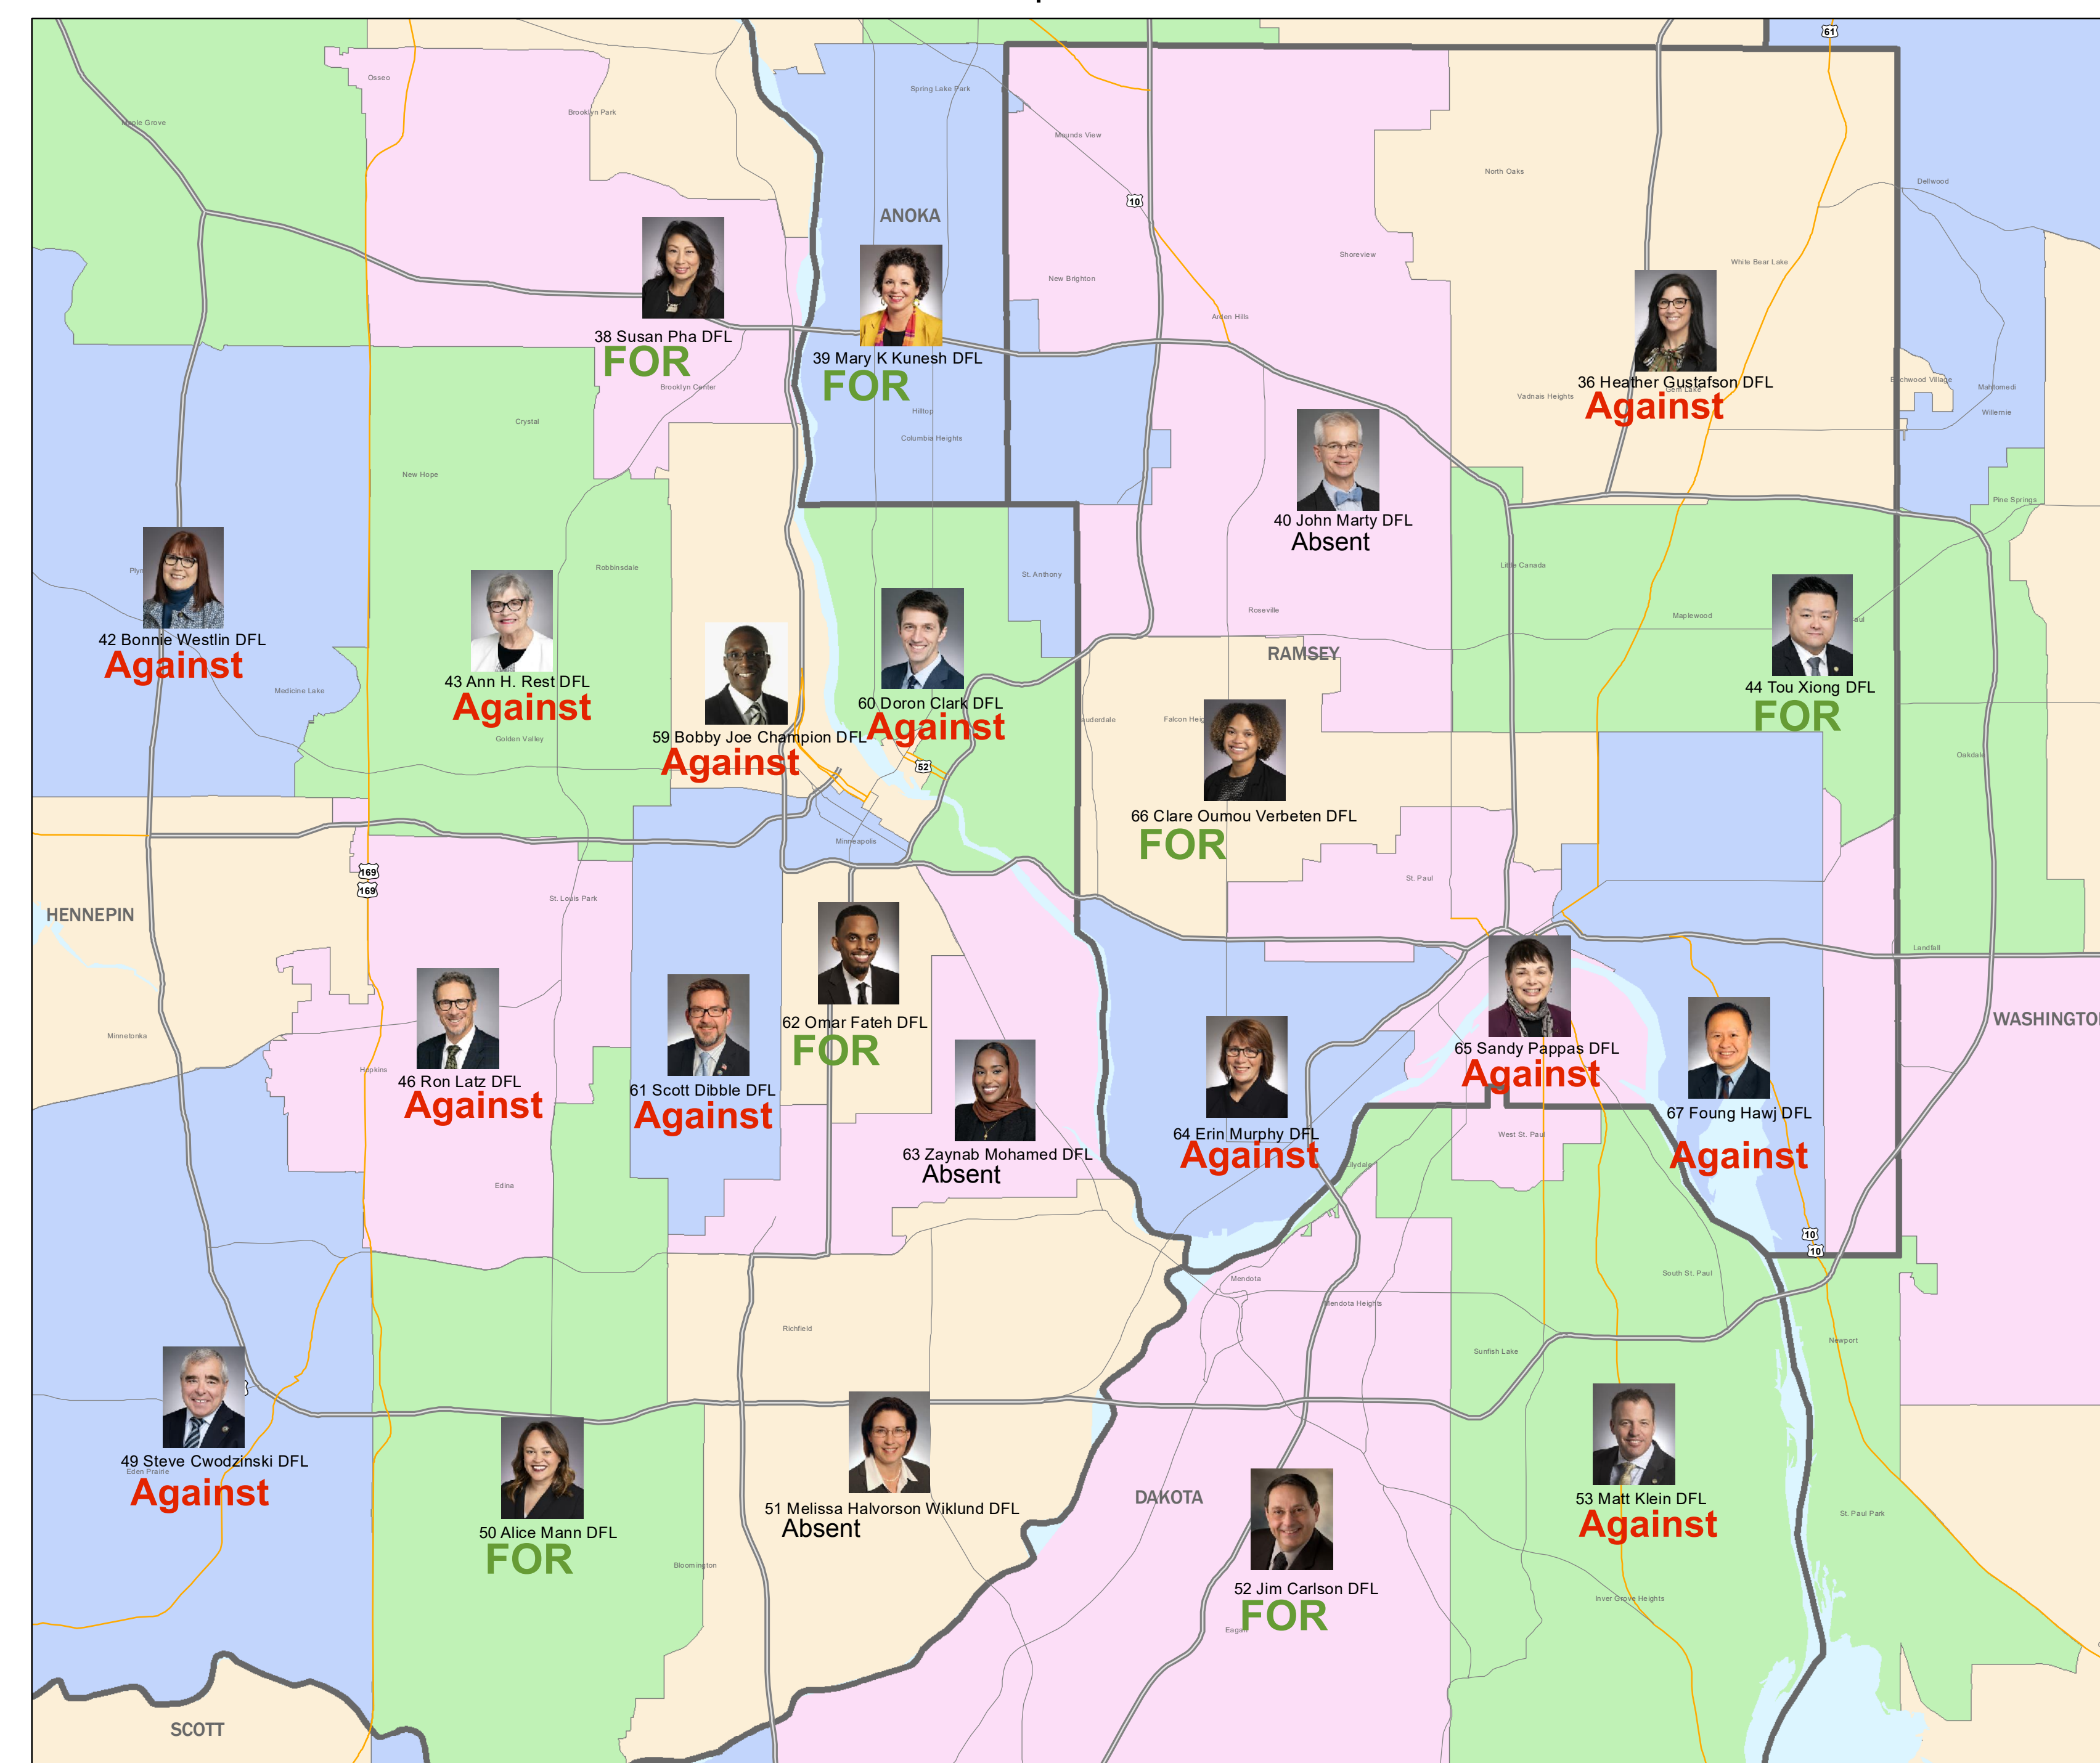

How did your MN Senator vote on adding a data center moratorium to the Energy omnibus bill?

Minneapolis and Saint Paul

Metro Area

Duluth

Mankato

Rochester

St. Cloud